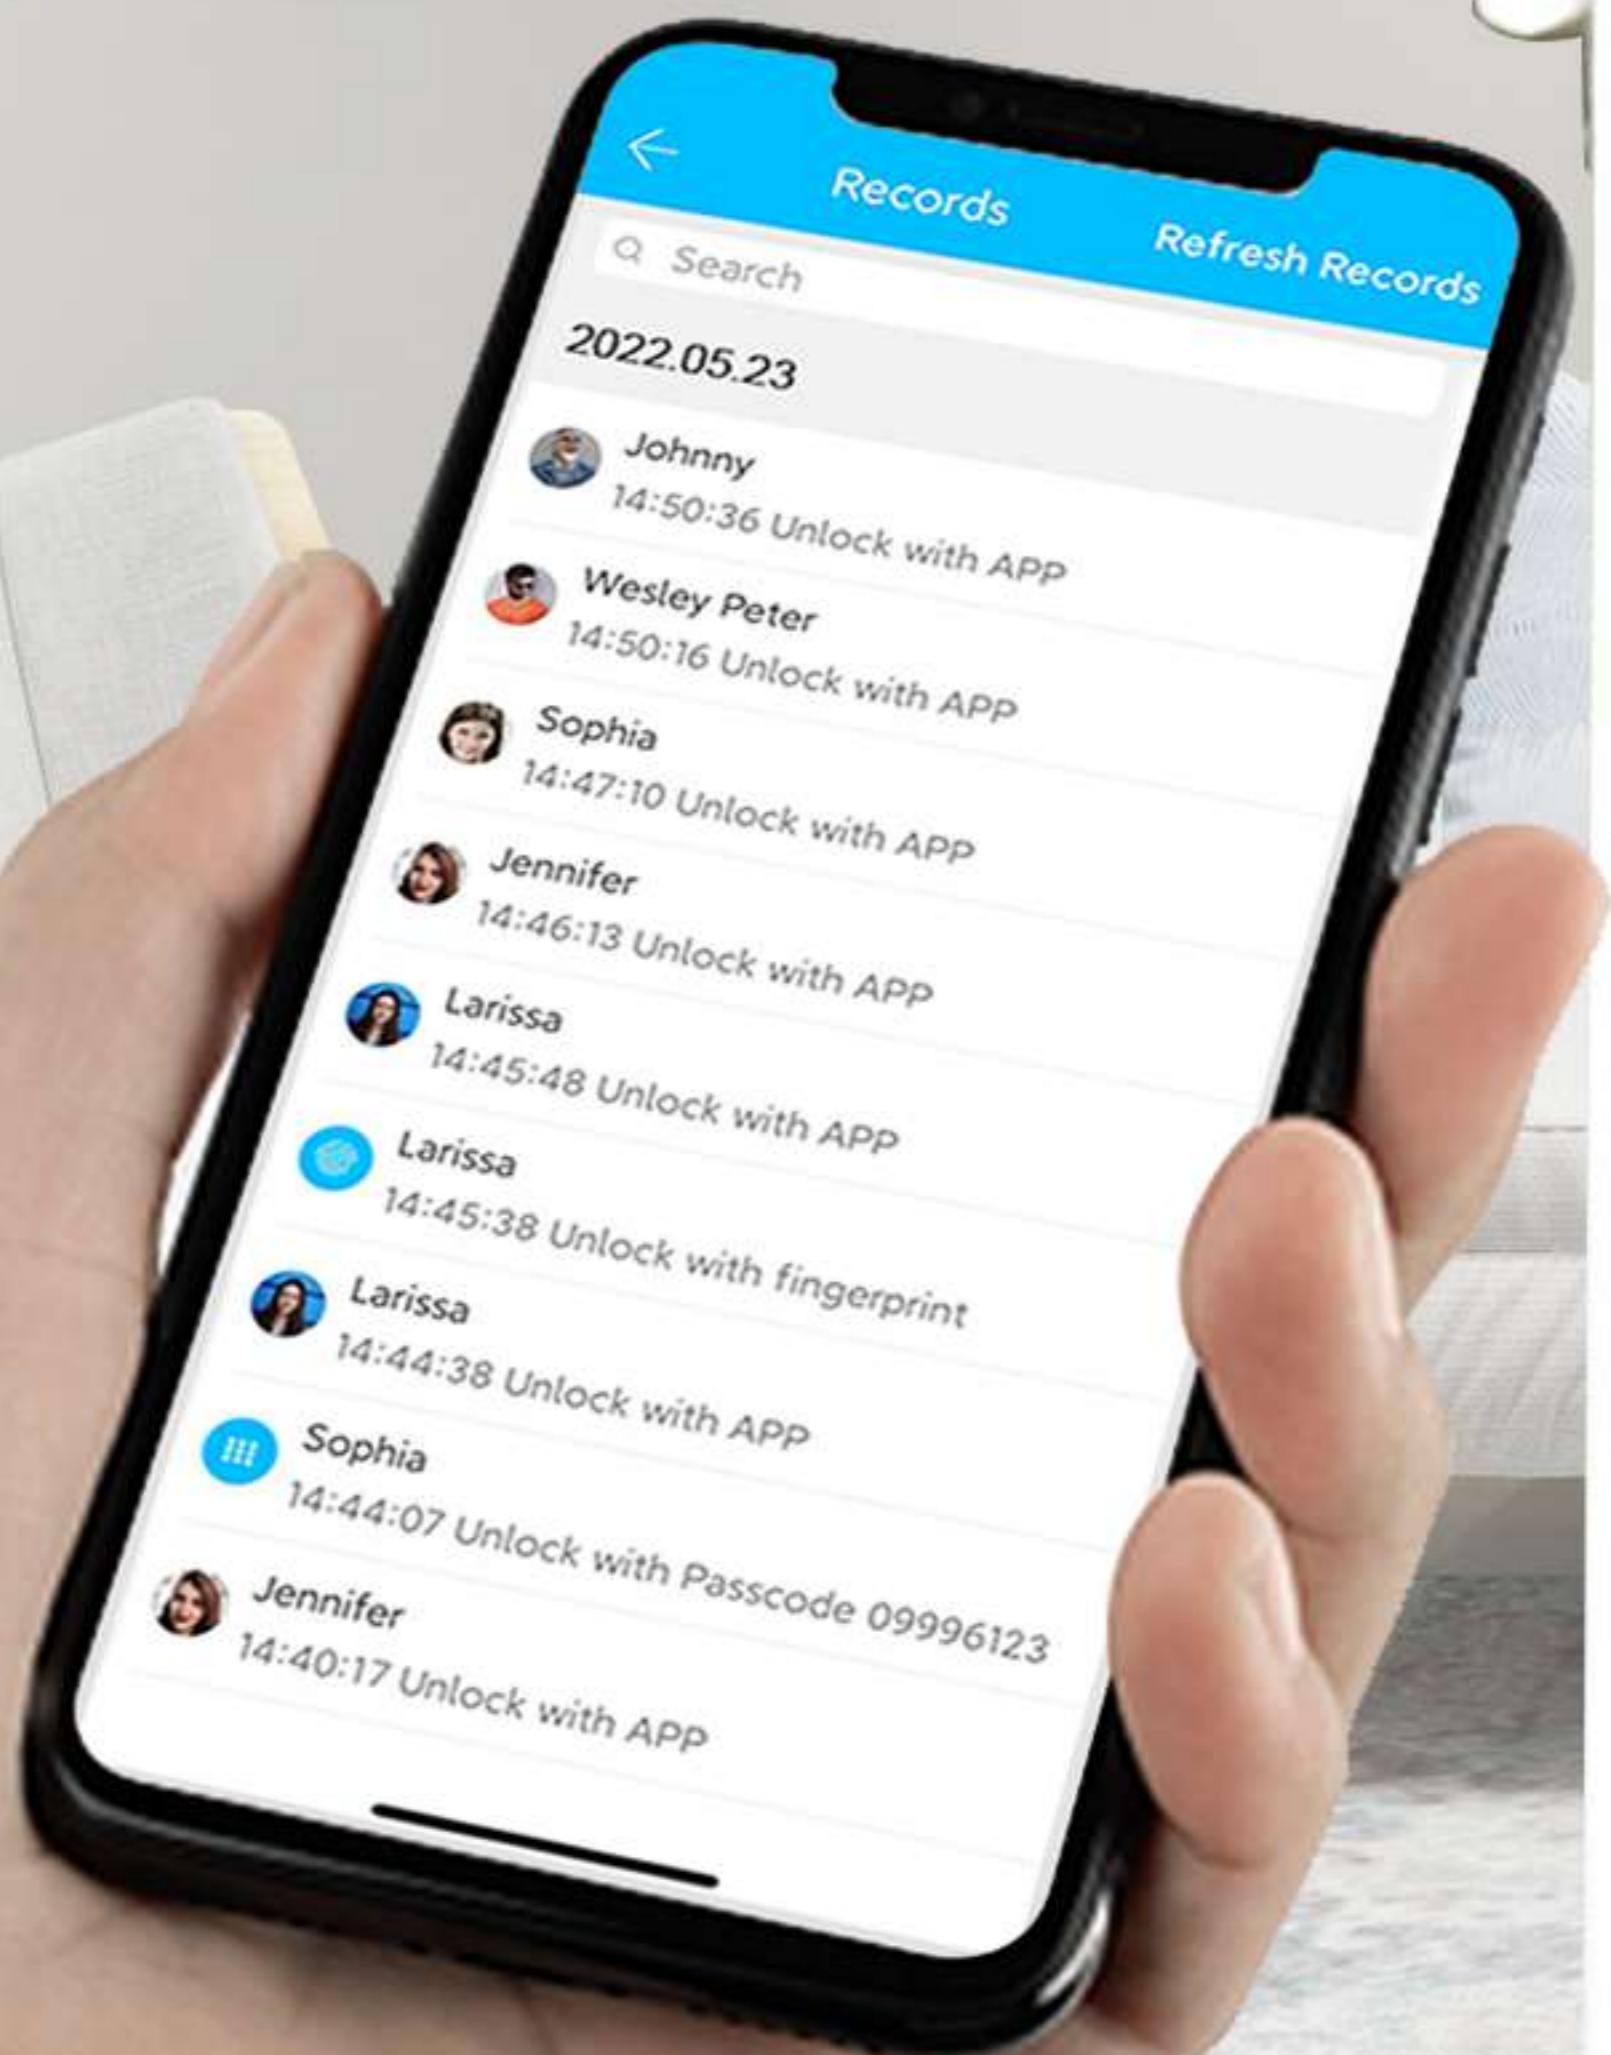

HEIKEN BUILDING MATERIAL

S800-LH01 Smart Door Lock

HEIKEN

Your Ultimate Door Solutions Specialist

BLE

Fingerprint

Password

Card

Mechanical Key

APP

Remote Control

CHECK UNLOCKED RECORDS

Before - only key unlock

HKBM S800-LH01

**APP BLE / Fingerprint / Card unlock / WiFi unlock
Pin code unlock / Mechanical key unlock**

DIY INSTALLATION

EASY TO INSTALL WITH 1 SCREWDRIVER AND 2 SCREWS.

MULTIPLE WAYS TO UNLOCK

Fingerprint

Anti-peep Password

BLE

RFID Card

Mechanical Key

Micro USB Port For Emergency

55°C

IP55

-35°C

SMART HANDLE LOCK

S800-LH01

Features

- **Lock Dimension:** 65mm(D)*150mm(L)*73mm(H);
- **Available in Matted Black, Hairline Silver;**
- **Attractive smart access APP/ WIFI /BLE / fingerprint /pincode /card.**
- **Voice Commands via Google Assistant & Amazon Alexa;**
- **User Capacity:** Finger: 200, PIN: 200, Card: 200, E-key: unlimited;
- **Suitable for all mortises:** 60/70 Latchbolt;
- **Waterproof IP55;**
- **Easy installation, 1 minutes installation only;**
- **Adjustable for all door thickness;**
- **1 year batteries life;**
- **250K cycle time;**
- **200 hours salt-spray ;**
- **USB for emergency power;**
- **Mechanical key for emergency;**