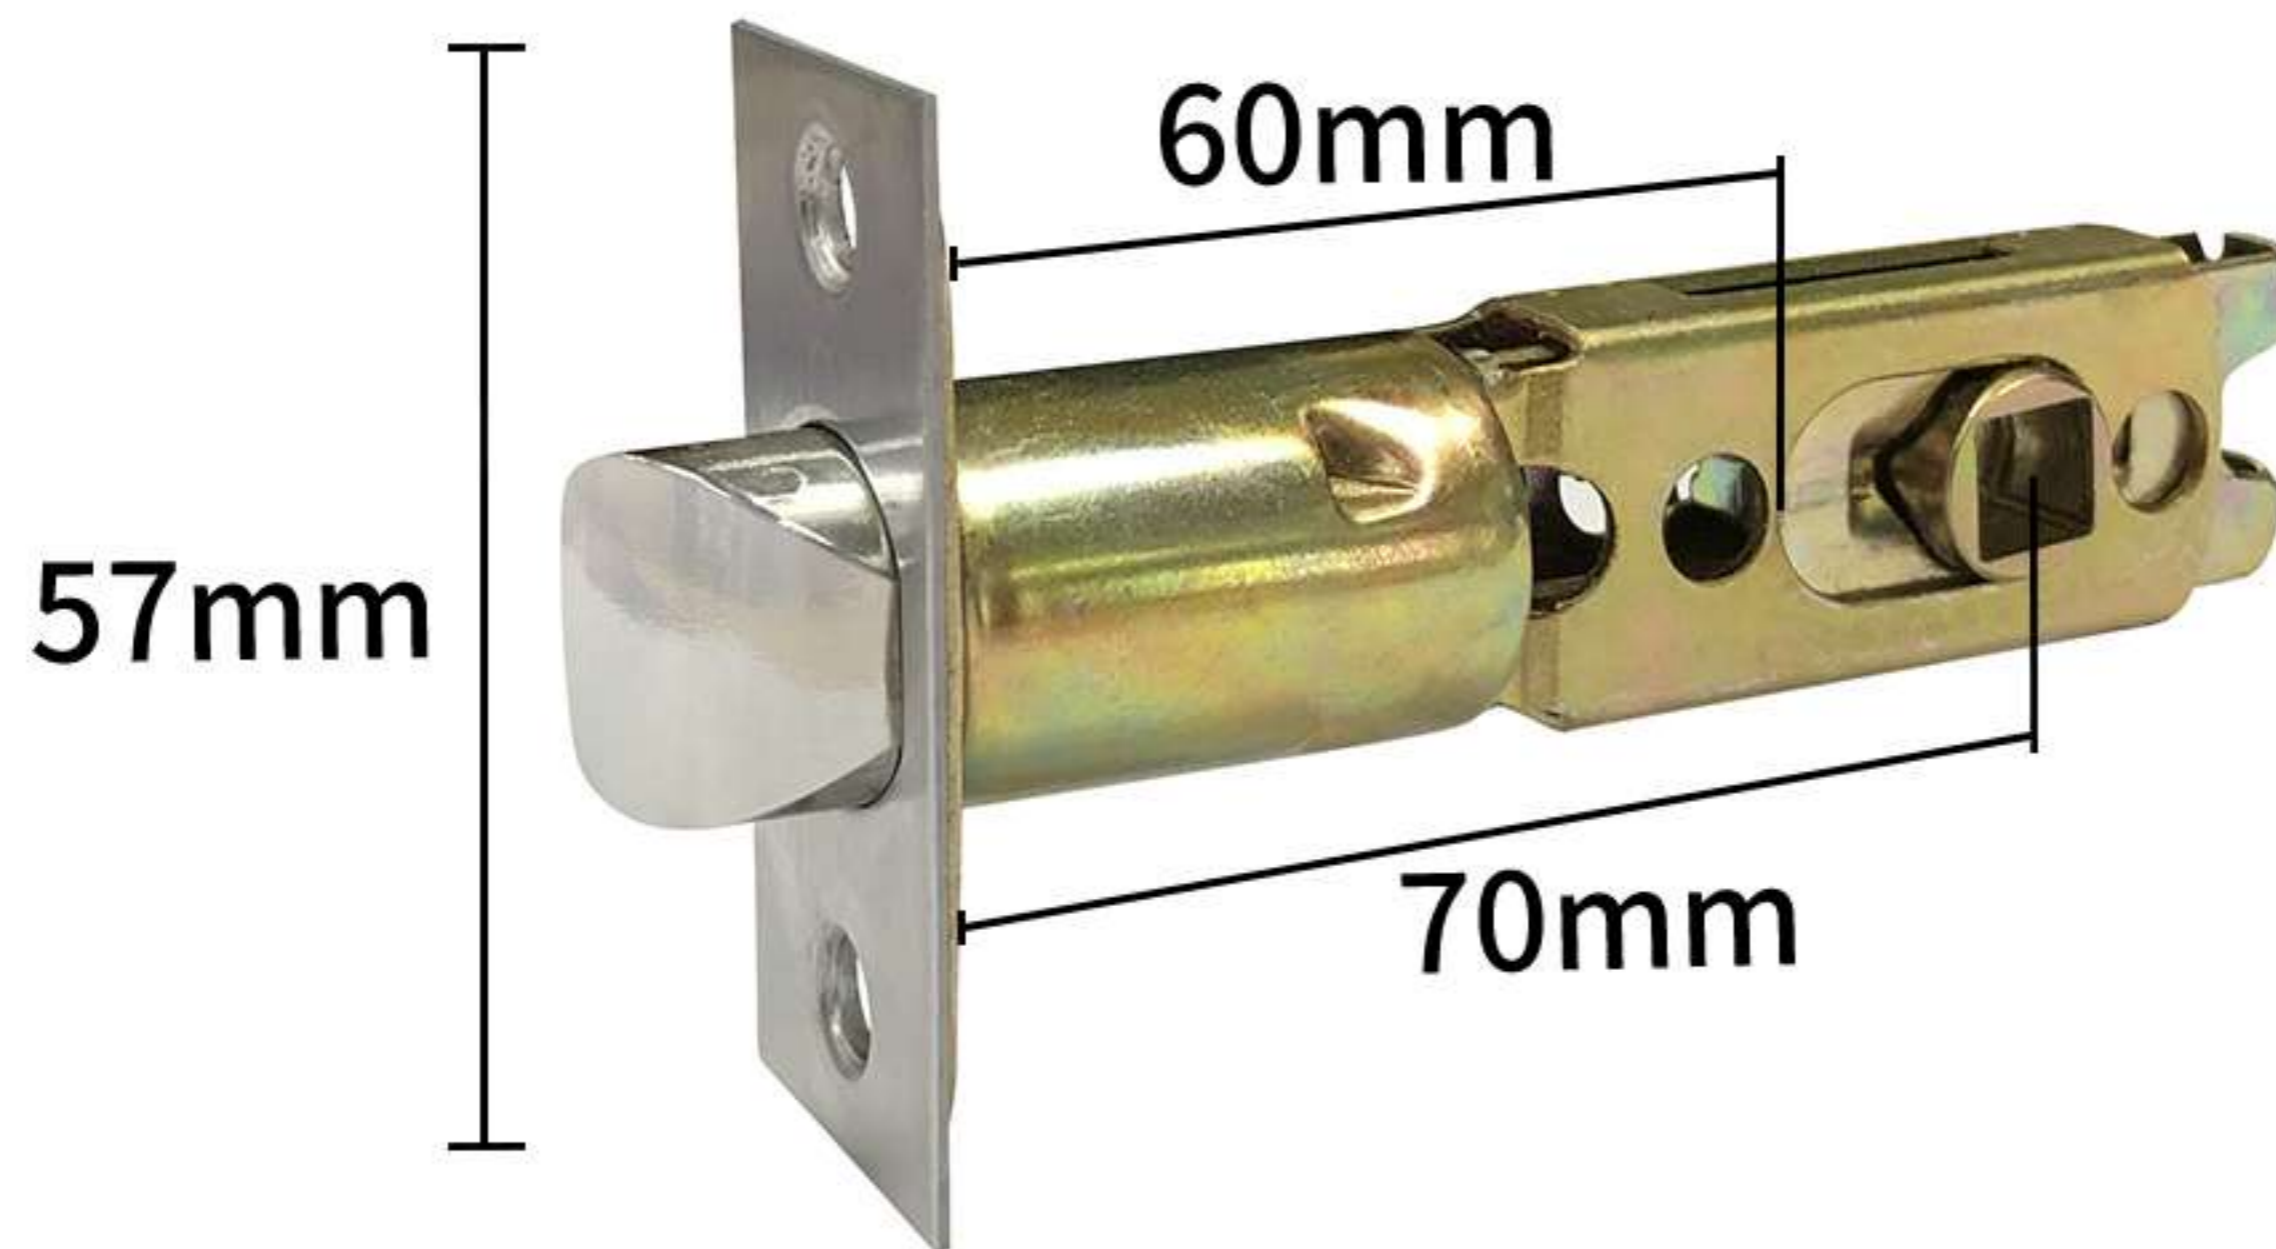

SUITABLE FOR BELOW US LOCK BODY

US Latchbolt