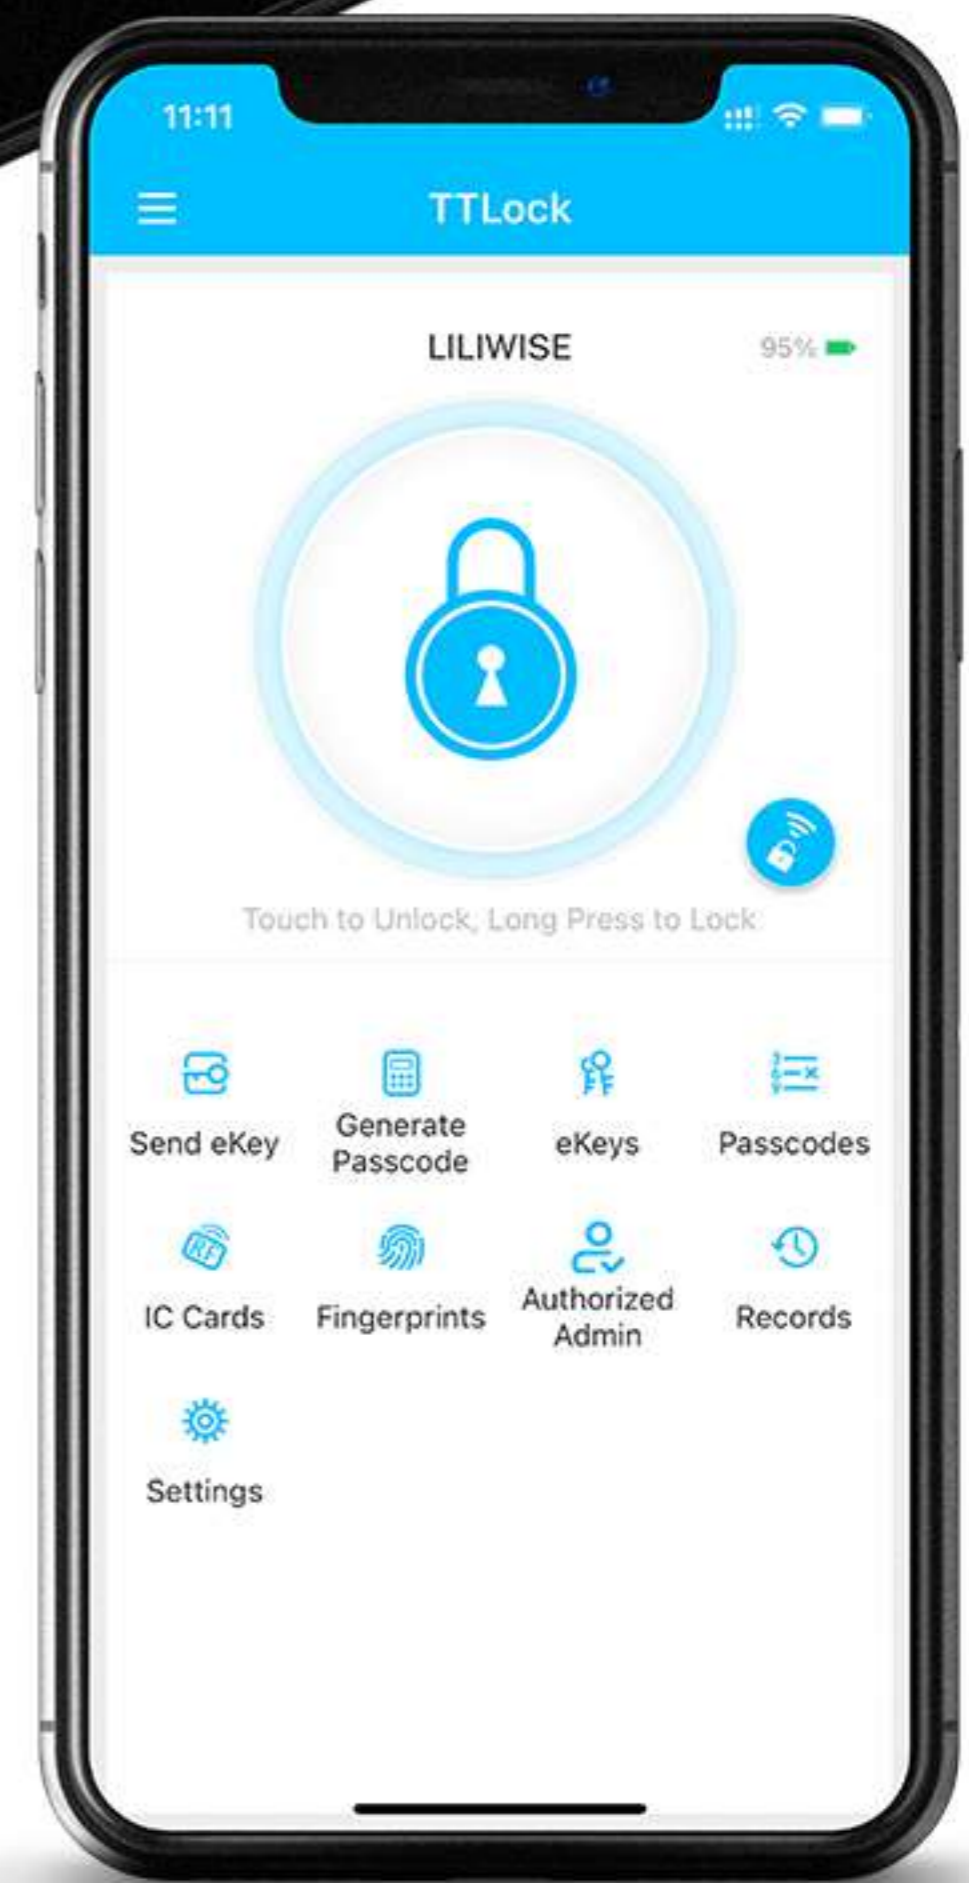

HEIKEN BUILDING MATERIAL

S800-LH01 Smart Door Lock

HEIKEN

Your Ultimate Door Solutions Specialist

BLE

Fingerprint

Password

Card

Mechanical Key

APP

Remote Control

CHECK UNLOCKED RECORDS

Before - only key unlock

HKBM S800-LH01

**APP BLE / Fingerprint / Card unlock / WiFi unlock
Pin code unlock / Mechanical key unlock**

DIY INSTALLATION

EASY TO INSTALL WITH 1 SCREWDRIVER AND 2 SCREWS.

MULTIPLE WAYS TO UNLOCK

Fingerprint

Anti-peep Password

BLE

RFID Card

Mechanical Key

Micro USB Port For Emergency

55°C

IP55

-35°C

SMART HANDLE LOCK

S800-LH01

Features

- **Lock Dimension:** 65mm(D)*150mm(L)*73mm(H);
- **Available in Matted Black, Hairline Silver;**
- **Attractive smart access APP/ WIFI /BLE / fingerprint /pincode /card.**
- **Voice Commands via Google Assistant & Amazon Alexa;**
- **User Capacity:** Finger: 200, PIN: 200, Card: 200, E-key: unlimited;
- **Suitable for all mortises:** 60/70 Latchbolt;
- **Waterproof IP55;**
- **Easy installation, 1 minutes installation only;**
- **Adjustable for all door thickness;**
- **1 year batteries life;**
- **250K cycle time;**
- **200 hours salt-spray ;**
- **USB for emergency power;**
- **Mechanical key for emergency;**