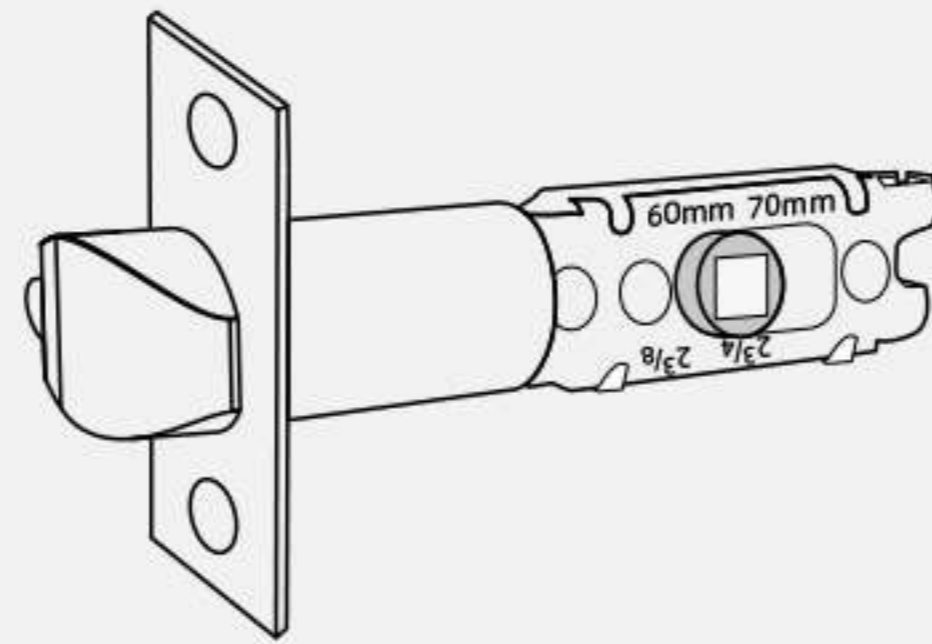

55°C

IP55

-35°C

SMART HANDLE LOCK

S800-LH01

Features

- **Lock Dimension:** 65mm(D)*150mm(L)*73mm(H);
- **Available in Matted Black, Hairline Silver;**
- **Attractive smart access APP/ WIFI /BLE / fingerprint /pincode /card.**
- **Voice Commands via Google Assistant & Amazon Alexa;**
- **User Capacity:** Finger: 200, PIN: 200, Card: 200, E-key: unlimited;
- **Suitable for all mortises:** 60/70 Latchbolt;
- **Waterproof IP55;**
- **Easy installation, 1 minutes installation only;**
- **Adjustable for all door thickness;**
- **1 year batteries life;**
- **250K cycle time;**
- **200 hours salt-spray ;**
- **USB for emergency power;**
- **Mechanical key for emergency;**

SUITABLE FOR BELOW US LOCK BODY

US Latchbolt

INSIDE PACKING

Exterior Assembly * 1

Interior Assembly* 1

User Manual * 1

Latch * 1

Rubber Plate * 2