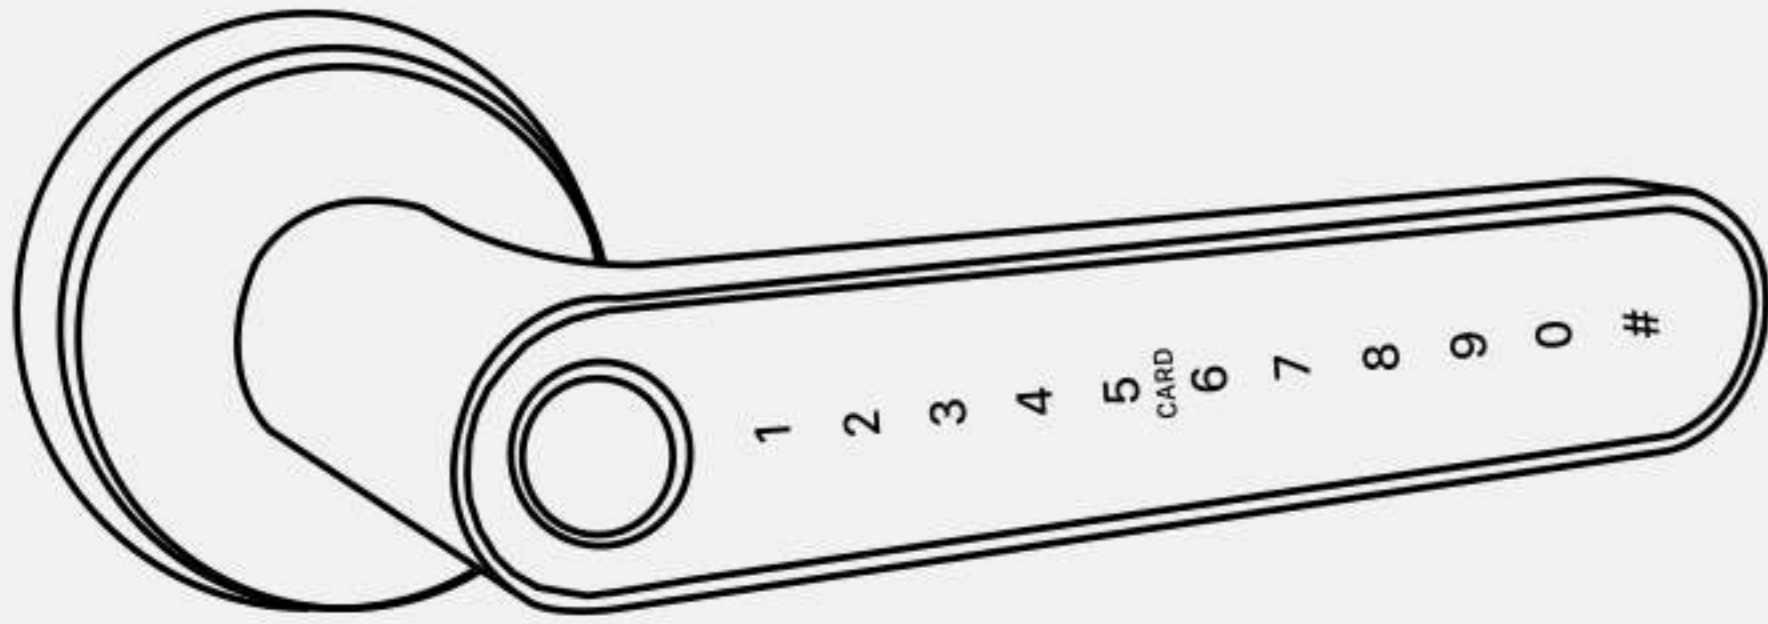

INSIDE PACKING

Exterior Assembly * 1