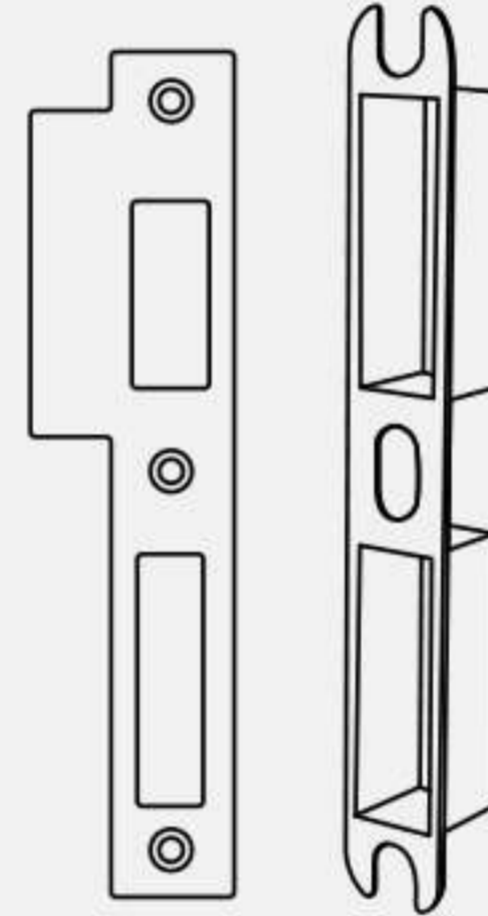

Strike Plate & Strike Cover * 2