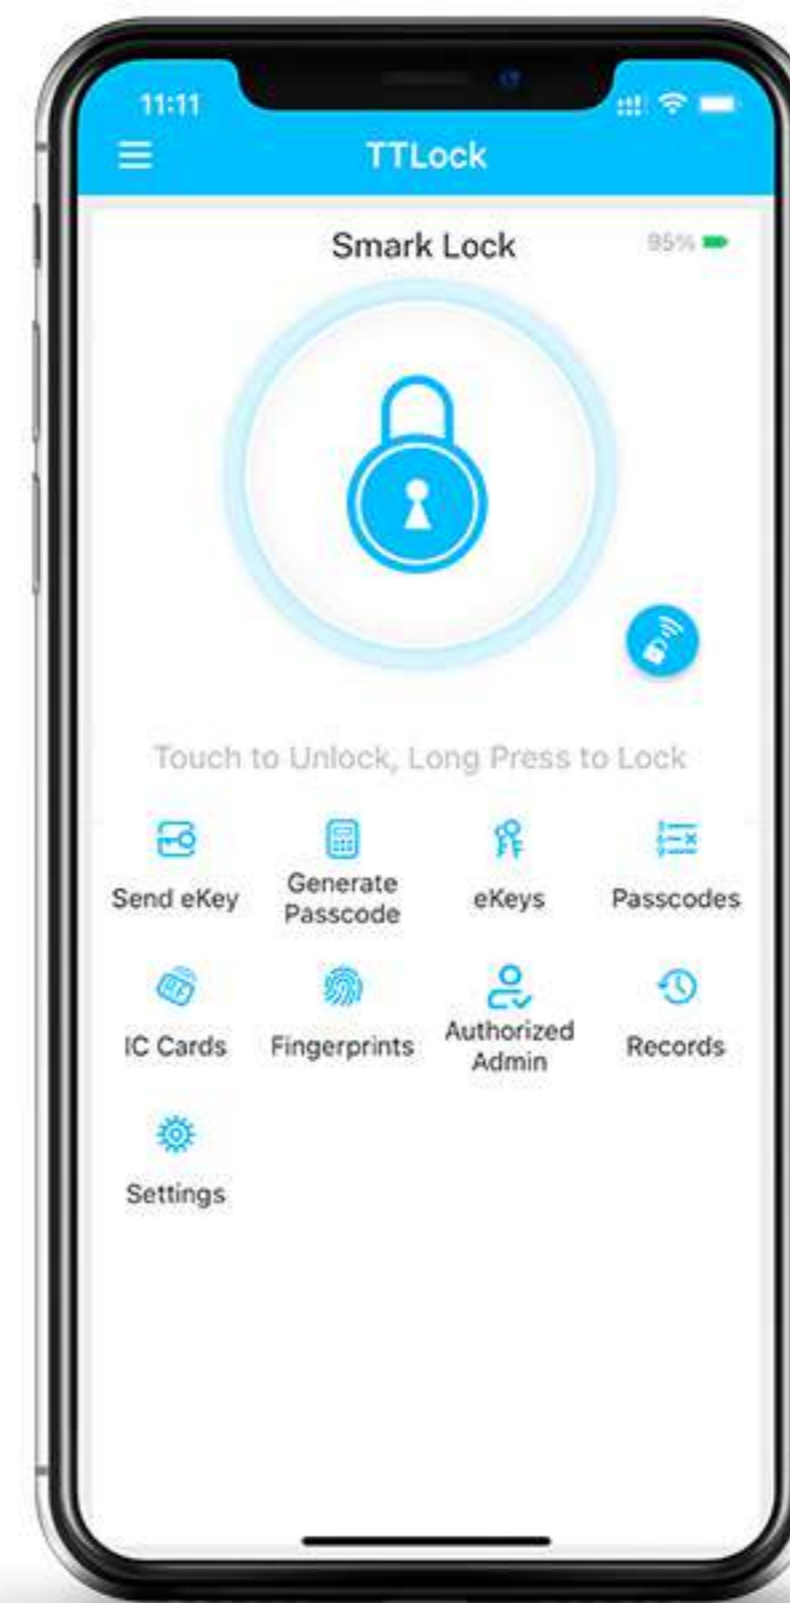

HEIKEN BUILDING MATERIAL

S800-FP02

Smart Door Lock

HEIKEN

Your Ultimate Door Solutions Specialist

BLE

Fingerprint

Password

Card

Mechanical Key

APP

Remote Control

CHECK UNLOCKED RECORDS

FIREPROOF

IP66

Before - only key unlock

Wooden Door

Composit Door

Steel Door

HKBM
S800-FP02

APP BLE / Fingerprint / Card unlock / WiFi unlock
Pin code unlock / Mechanical key unlock

DIY INSTALLATION

EASY TO INSTALL WITH 1 SCREWDRIVER AND 2 SCREWS.

55°C

IP55

-35°C

SMART HANDLE LOCK S800-FP02

Features

- **Lock Dimension:** 360mm(D)*72mm(L)*25mm(H);
- **Available in Matted Black;**
- **Attractive smart access / WIFI / APP BLE /Fingerprint / Pincode /Card.**
- **Voice Commands via Google Assistant & Amazon Alexa;**
- **User Capacity:** Finger: 200, PIN: 200, Card: 200, E-key: unlimited;
- **Suitable for all mortises: 6072;**
- **Waterproof IP55;**
- **Easy installation;**
- **Adjustable for all door thickness;**
- **1 year batteries life;**
- **250K cycle time;**
- **200 hours salt-spray ;**
- **USB for emergency power;**
- **Mechanical key for emergency;**