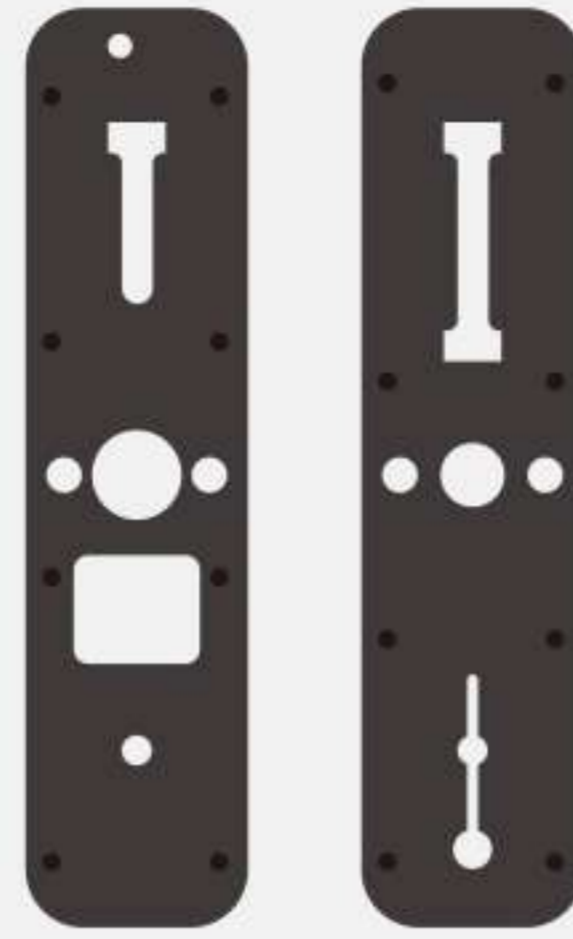

55°C

IP55

-35°C

SMART HANDLE LOCK S800-FP02

Features

- **Lock Dimension:** 360mm(D)*72mm(L)*25mm(H);
- **Available in Matted Black;**
- **Attractive smart access / WIFI / APP BLE /Fingerprint / Pincode /Card.**
- **Voice Commands via Google Assistant & Amazon Alexa;**
- **User Capacity:** Finger: 200, PIN: 200, Card: 200, E-key: unlimited;
- **Suitable for all mortises: 6072;**
- **Waterproof IP55;**
- **Easy installation;**
- **Adjustable for all door thickness;**
- **1 year batteries life;**
- **250K cycle time;**
- **200 hours salt-spray ;**
- **USB for emergency power;**
- **Mechanical key for emergency;**

MORTISE LOCKCASE DETAILS

6072

6072

INSIDE PACKING

Front Panel * 1

Back Panel * 1

Rubber Plate * 2

Mechanical Key * 2