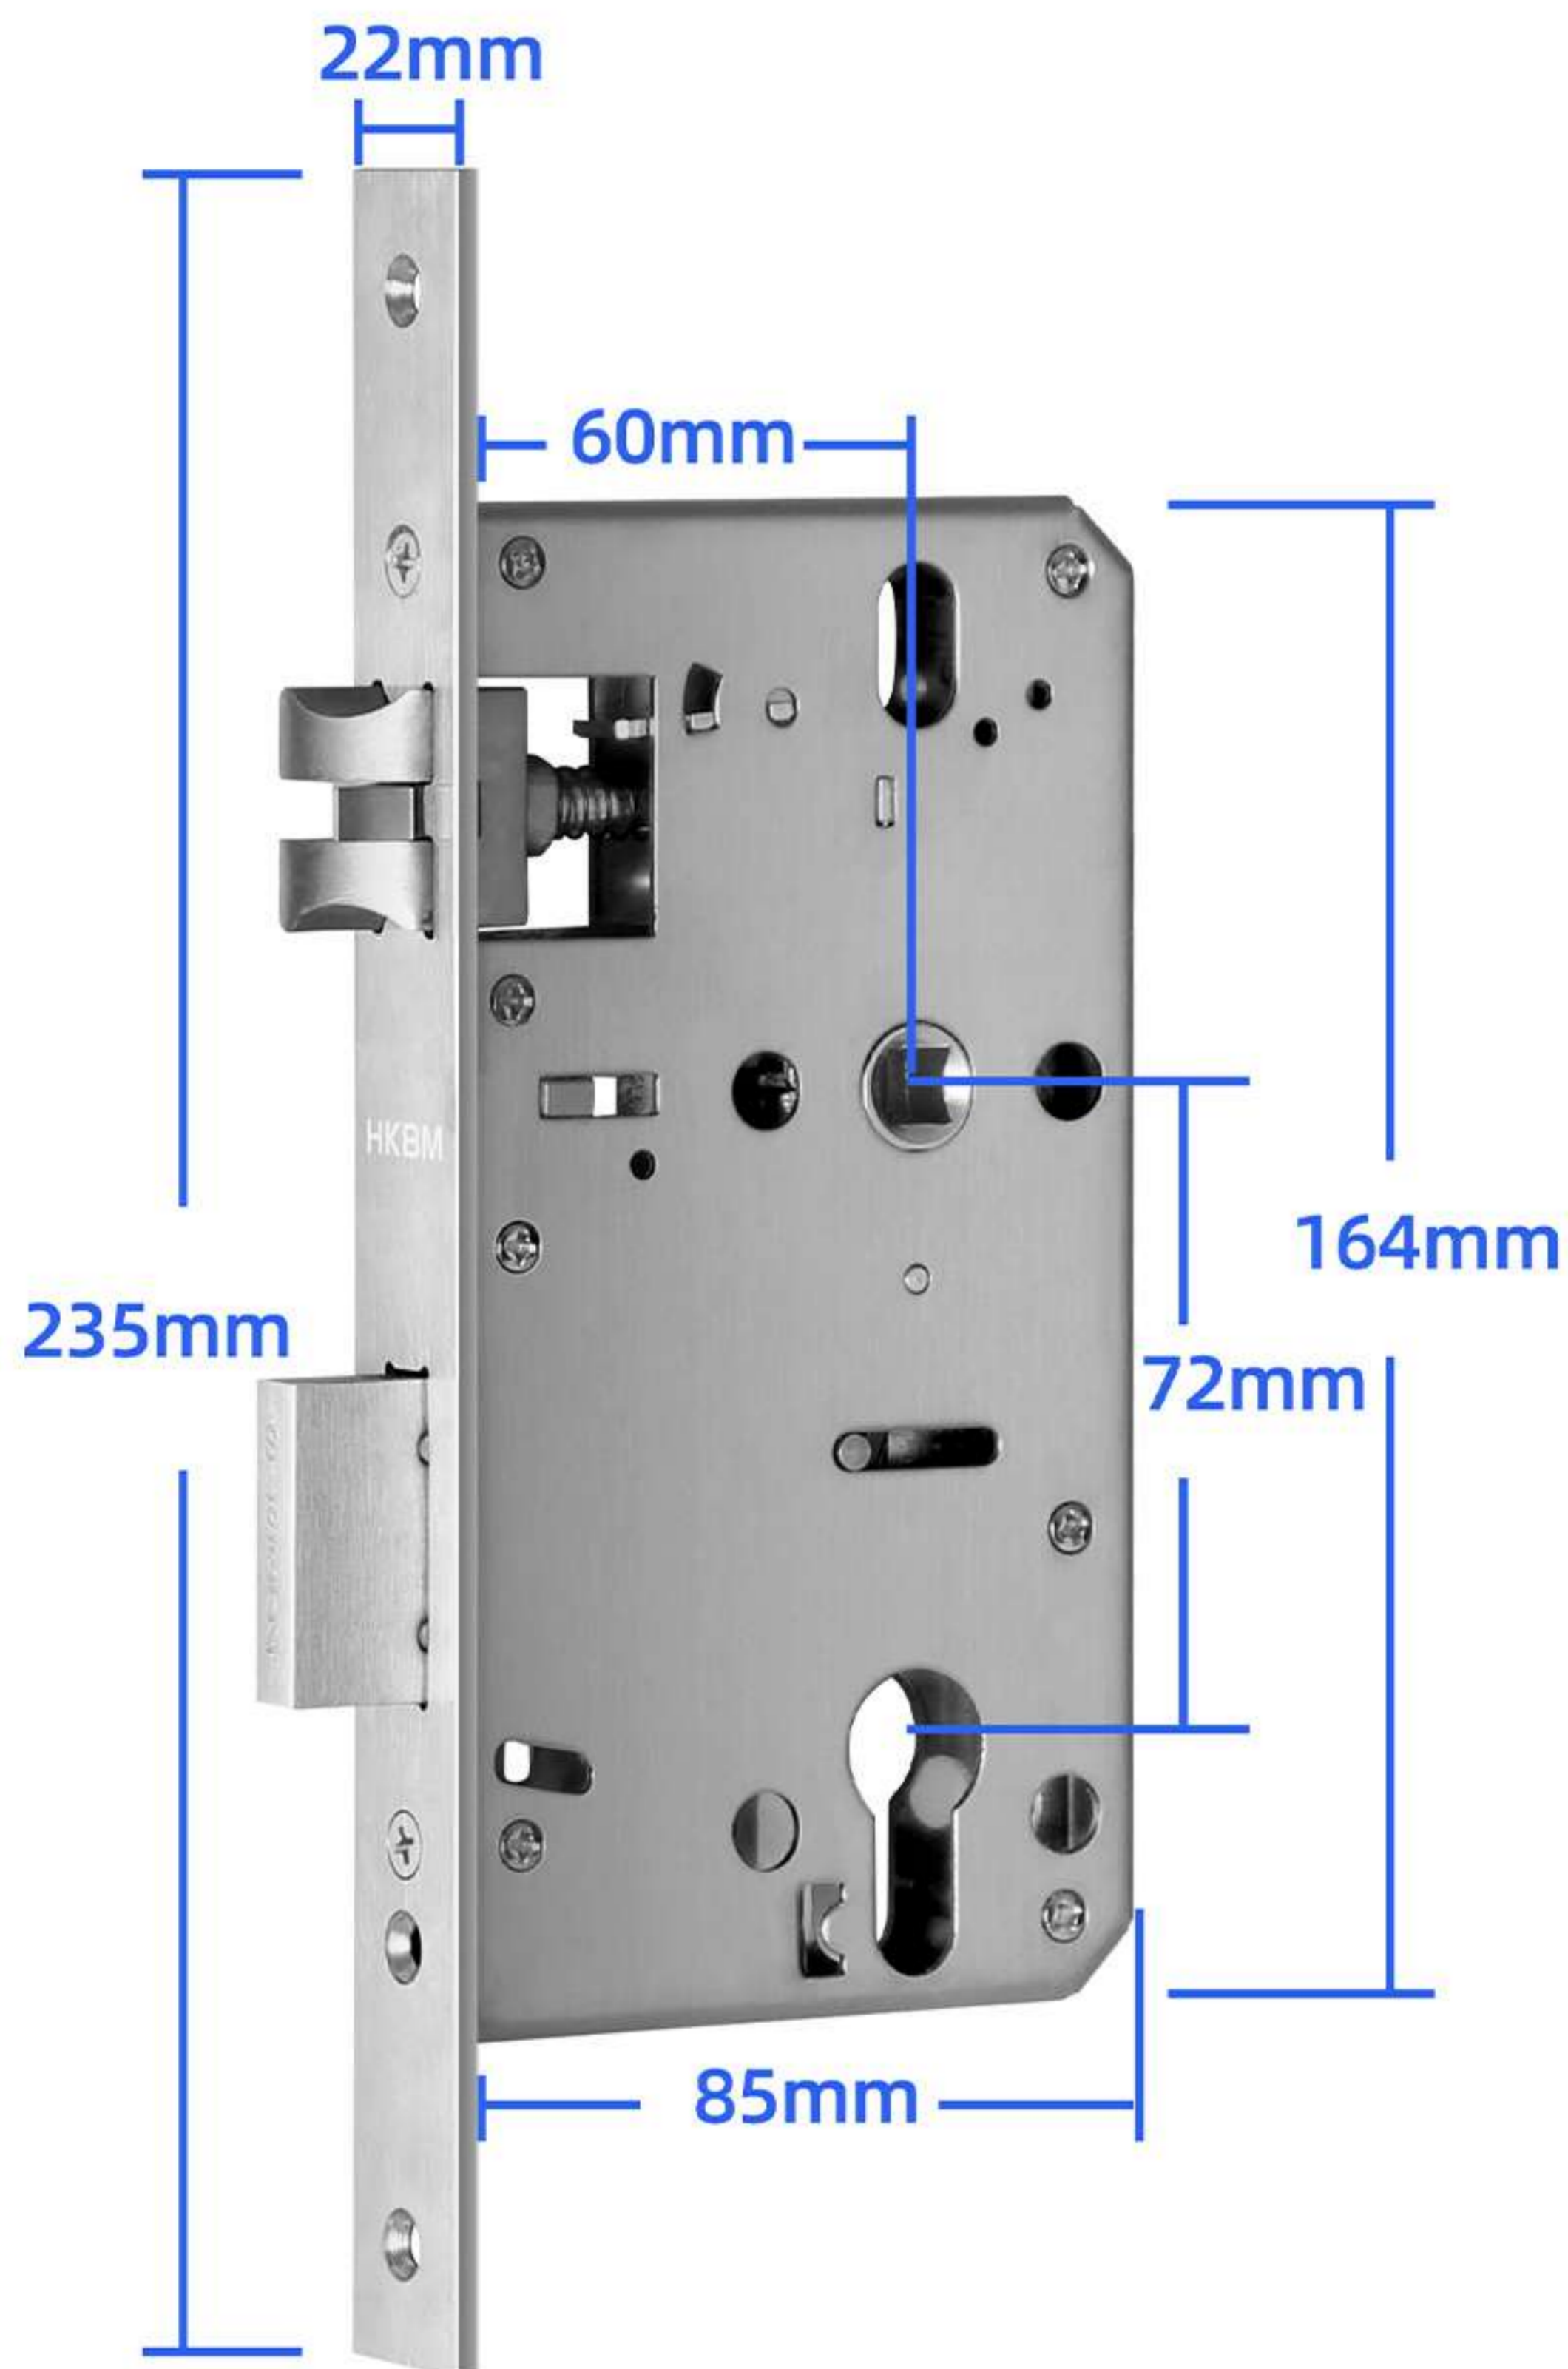

55°C

IP55

-35°C

SMART HANDLE LOCK S800-FP02

Features

- **Lock Dimension:** 360mm(D)*72mm(L)*25mm(H);
- **Available in Matted Black;**
- **Attractive smart access / WIFI / APP BLE /Fingerprint / Pincode /Card.**
- **Voice Commands via Google Assistant & Amazon Alexa;**
- **User Capacity:** Finger: 200, PIN: 200, Card: 200, E-key: unlimited;
- **Suitable for all mortises: 6072;**
- **Waterproof IP55;**
- **Easy installation;**
- **Adjustable for all door thickness;**
- **1 year batteries life;**
- **250K cycle time;**
- **200 hours salt-spray ;**
- **USB for emergency power;**
- **Mechanical key for emergency;**

MORTISE LOCKCASE DETAILS

6072

6072

INSIDE PACKING

Front Panel * 1

Back Panel * 1

Rubber Plate * 2

Mechanical Key * 2