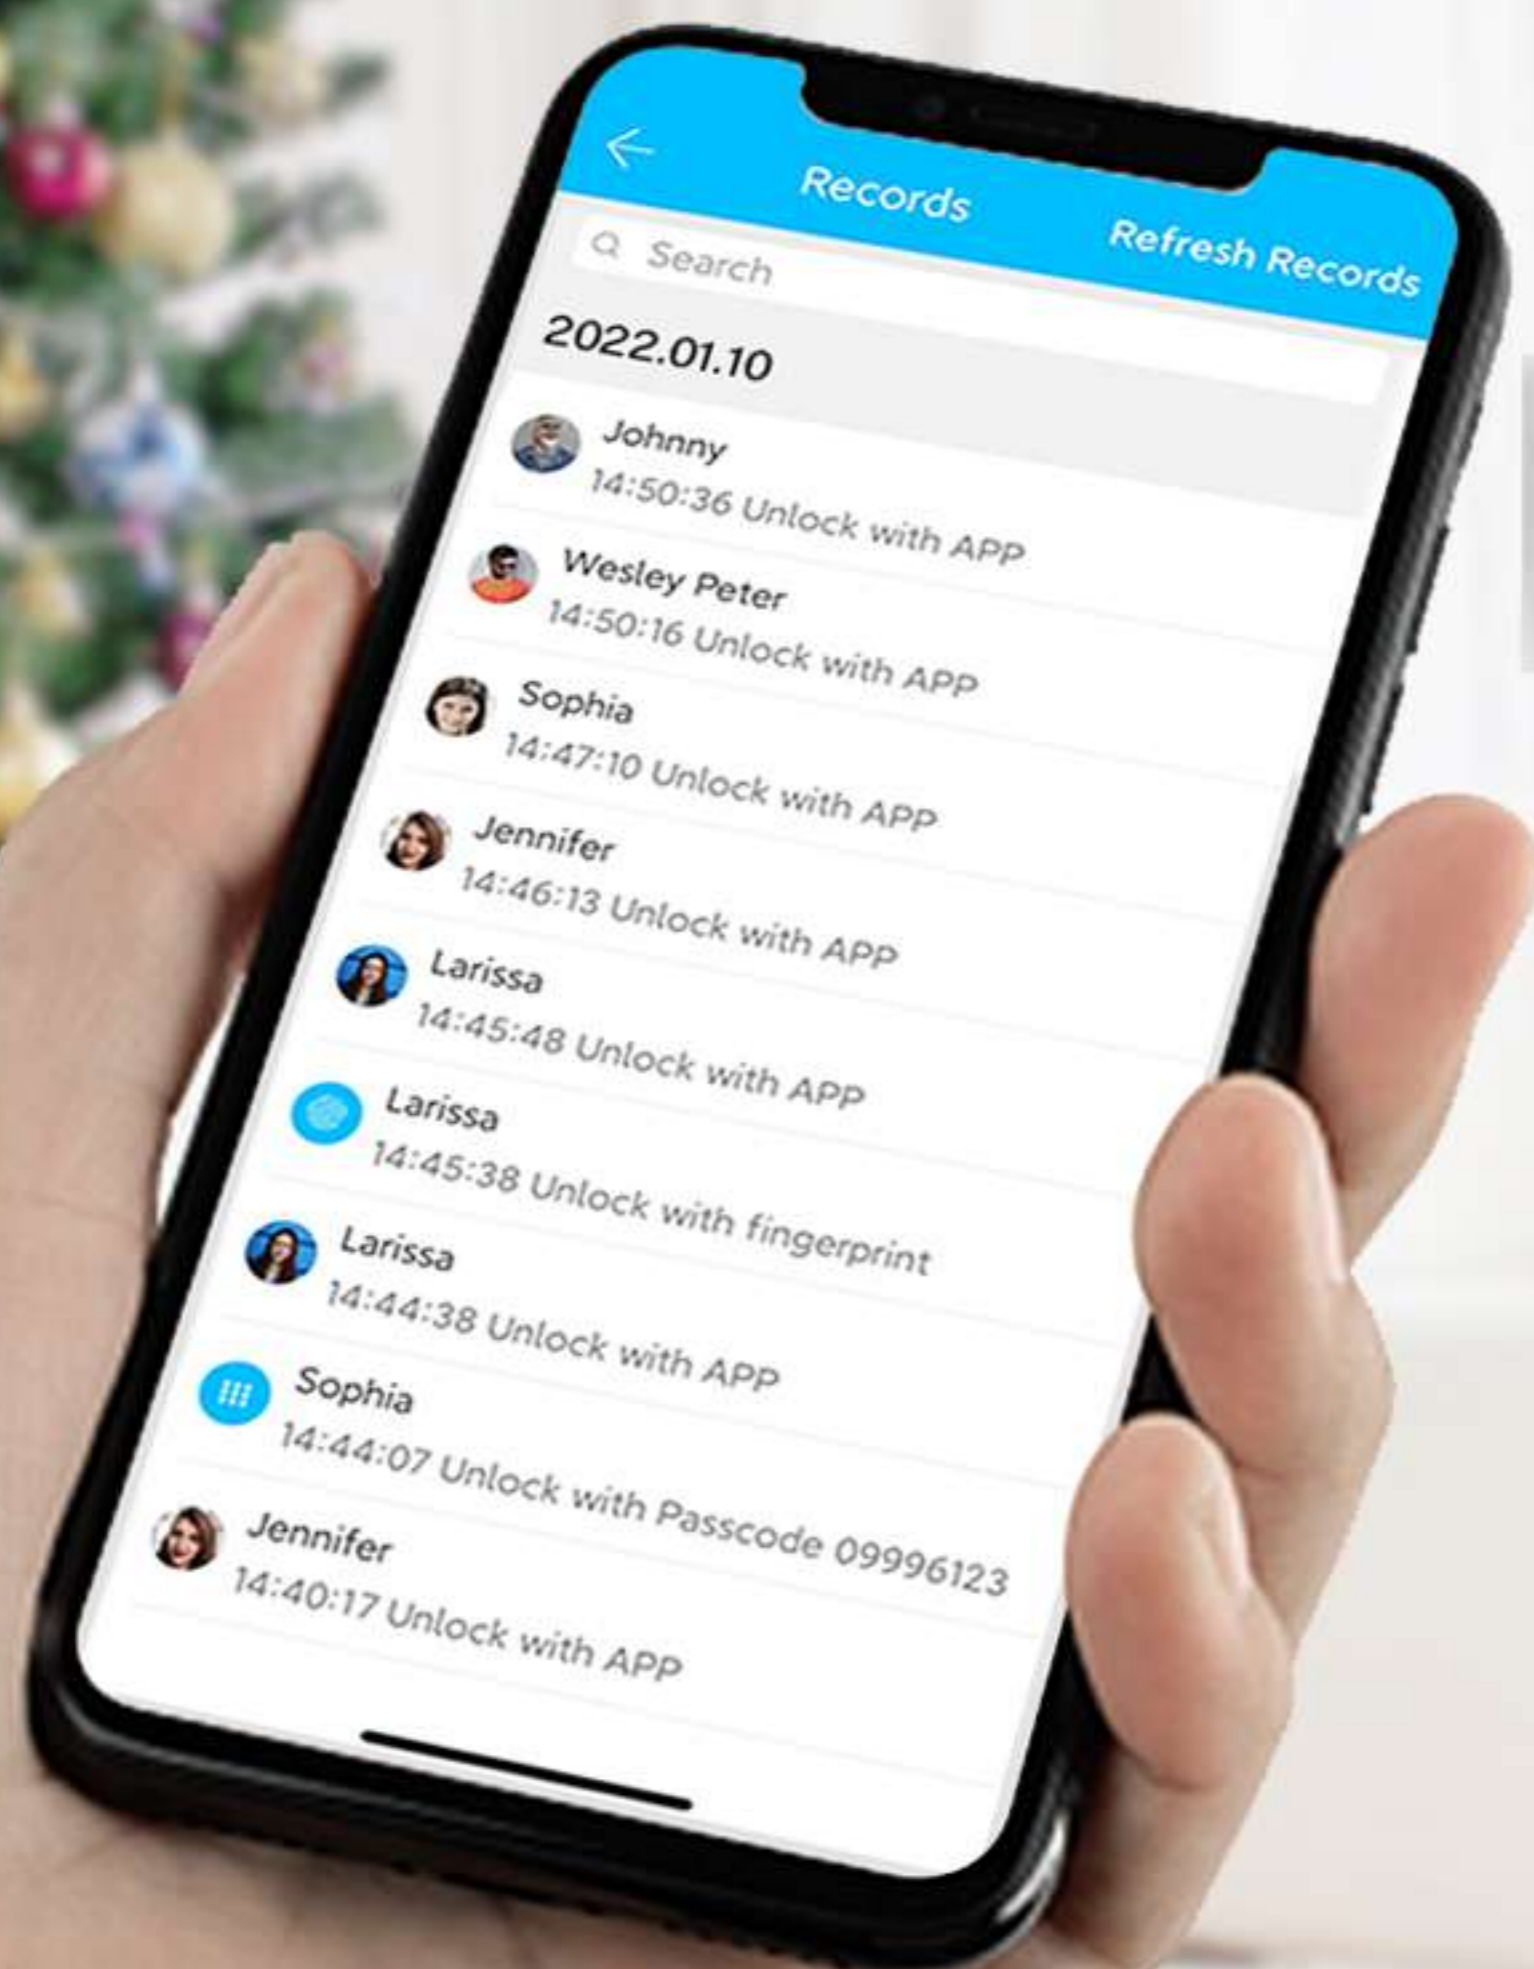

Card

Mechanical Key

APP

Remote Control

CHECK UNLOCKED RECORDS

FIREPROOF

IP66

Before - only key unlock

Wooden Door

Composit Door

Steel Door

HKBM
S800-FP02

APP BLE / Fingerprint / Card unlock / WiFi unlock
Pin code unlock / Mechanical key unlock

DIY INSTALLATION

EASY TO INSTALL WITH 1 SCREWDRIVER AND 2 SCREWS.

MULTIPLE WAYS TO UNLOCK

Fingerprint

Anti-peep Password

APP BLE

RFID Card

Mechanical Key

Micro USB Port For
Emergency

Micro USB

55°C

IP55

-35°C

SMART HANDLE LOCK S800-FP02

Features

- **Lock Dimension:** 360mm(D)*72mm(L)*25mm(H);
- **Available in Matted Black;**
- **Attractive smart access / WIFI / APP BLE /Fingerprint / Pincode /Card.**
- **Voice Commands via Google Assistant & Amazon Alexa;**
- **User Capacity:** Finger: 200, PIN: 200, Card: 200, E-key: unlimited;
- **Suitable for all mortises: 6072;**
- **Waterproof IP55;**
- **Easy installation;**
- **Adjustable for all door thickness;**
- **1 year batteries life;**
- **250K cycle time;**
- **200 hours salt-spray ;**
- **USB for emergency power;**
- **Mechanical key for emergency;**