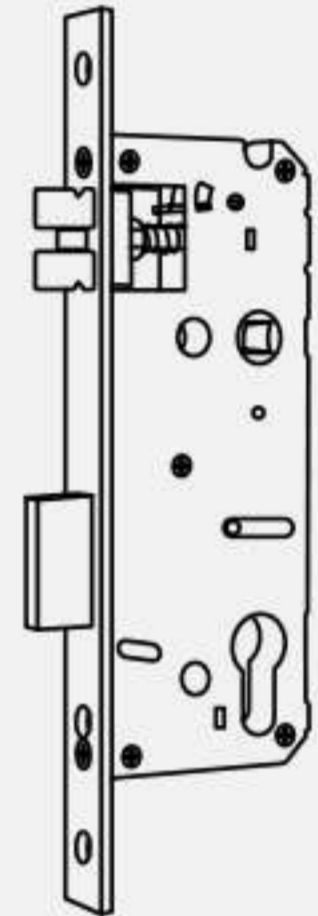

INSIDE PACKING

Card * 3

Mortise * 1

U-Clip * 1