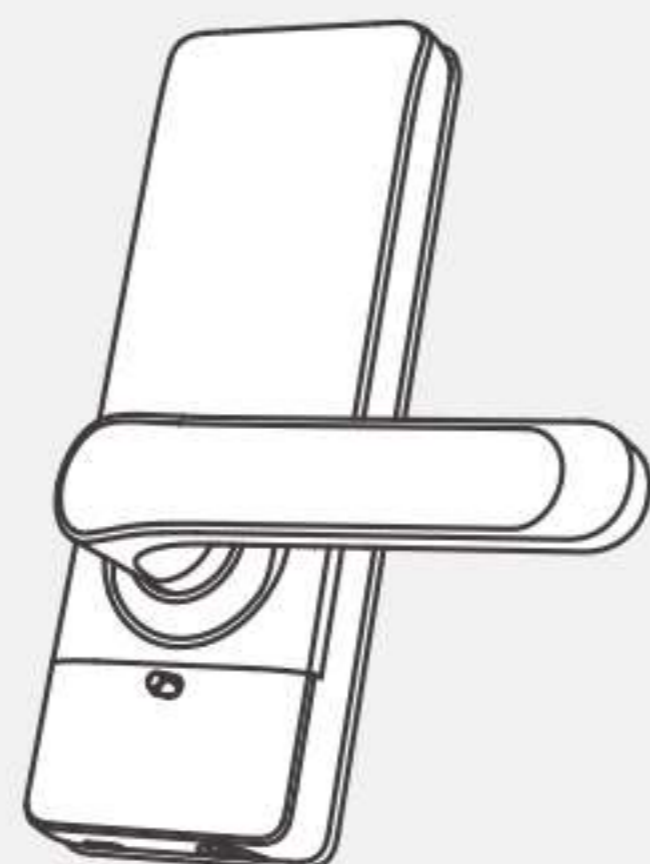

Back Panel * 1