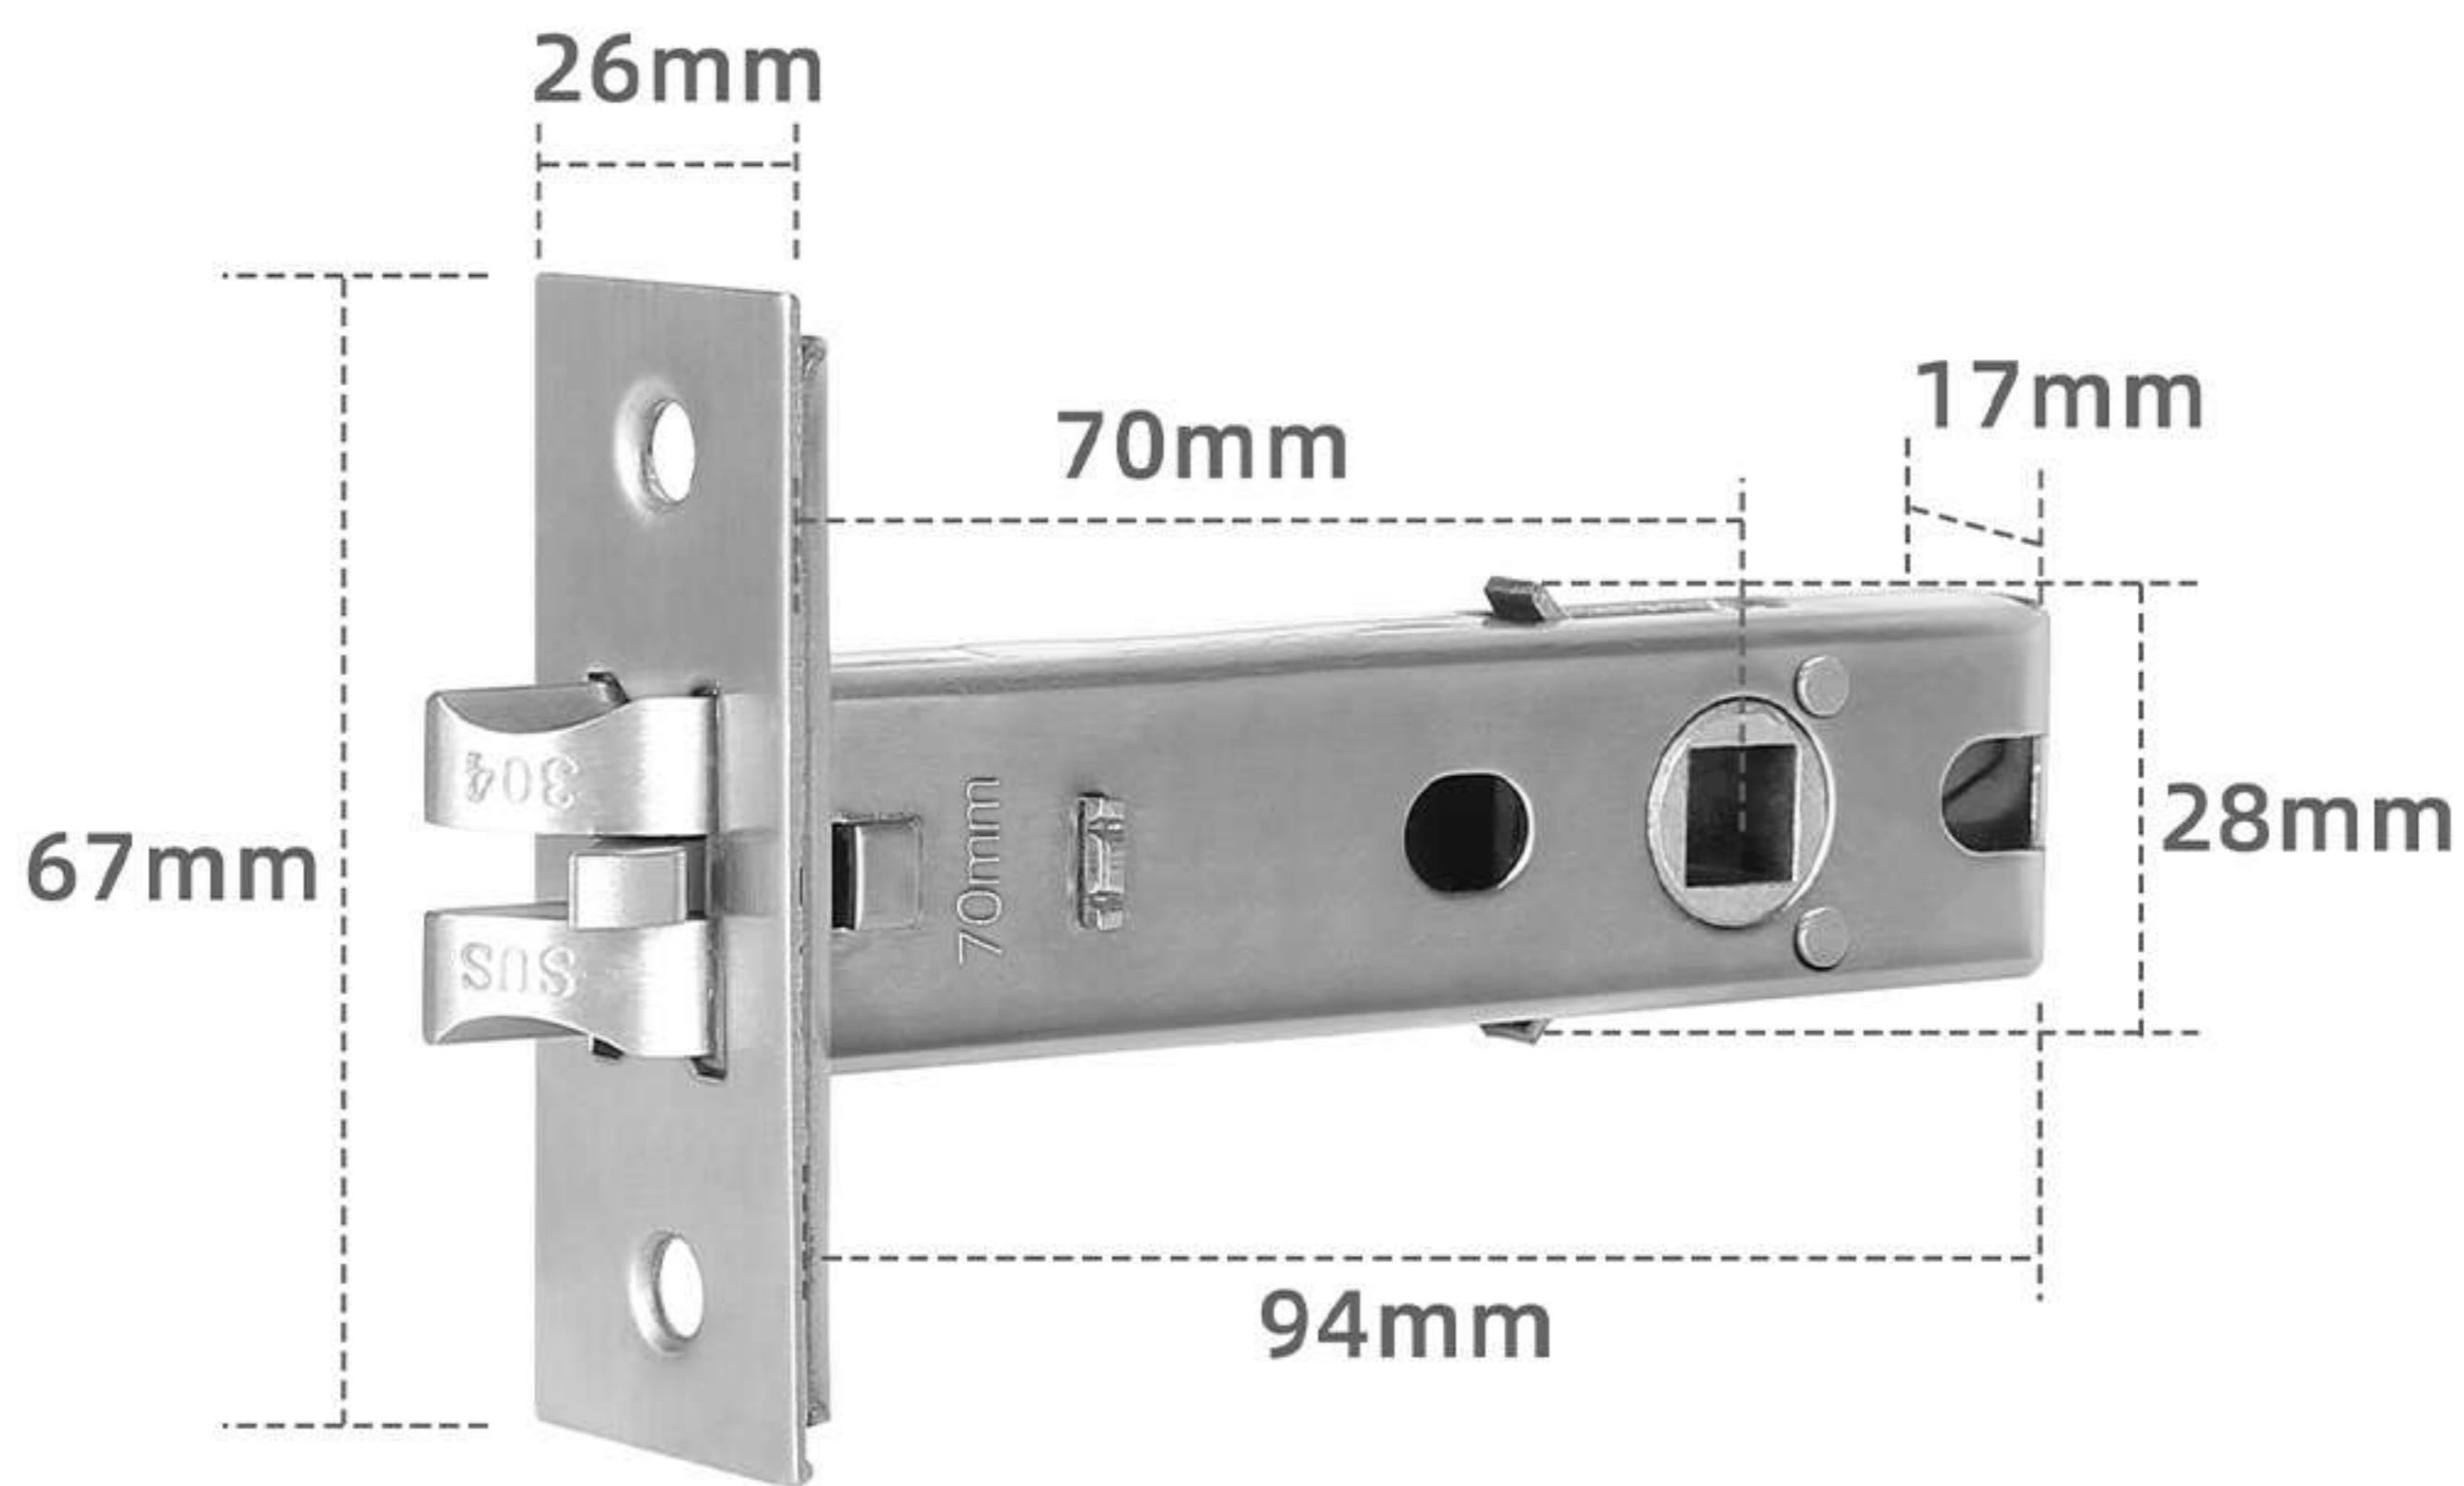

MORTISE LOCKCASE DETAILS

70 Latchbolt

EN Latchbolt