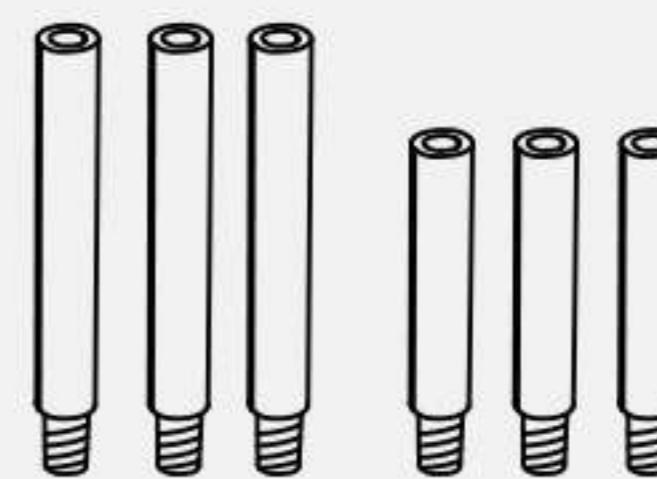

User Manual * 1

Card * 3

Square Shaft * 2

Strike Plate & Strike Cover * 2

Latch * 1

Panul Strike * 4

Mortise Screw * 4

Screw * 9