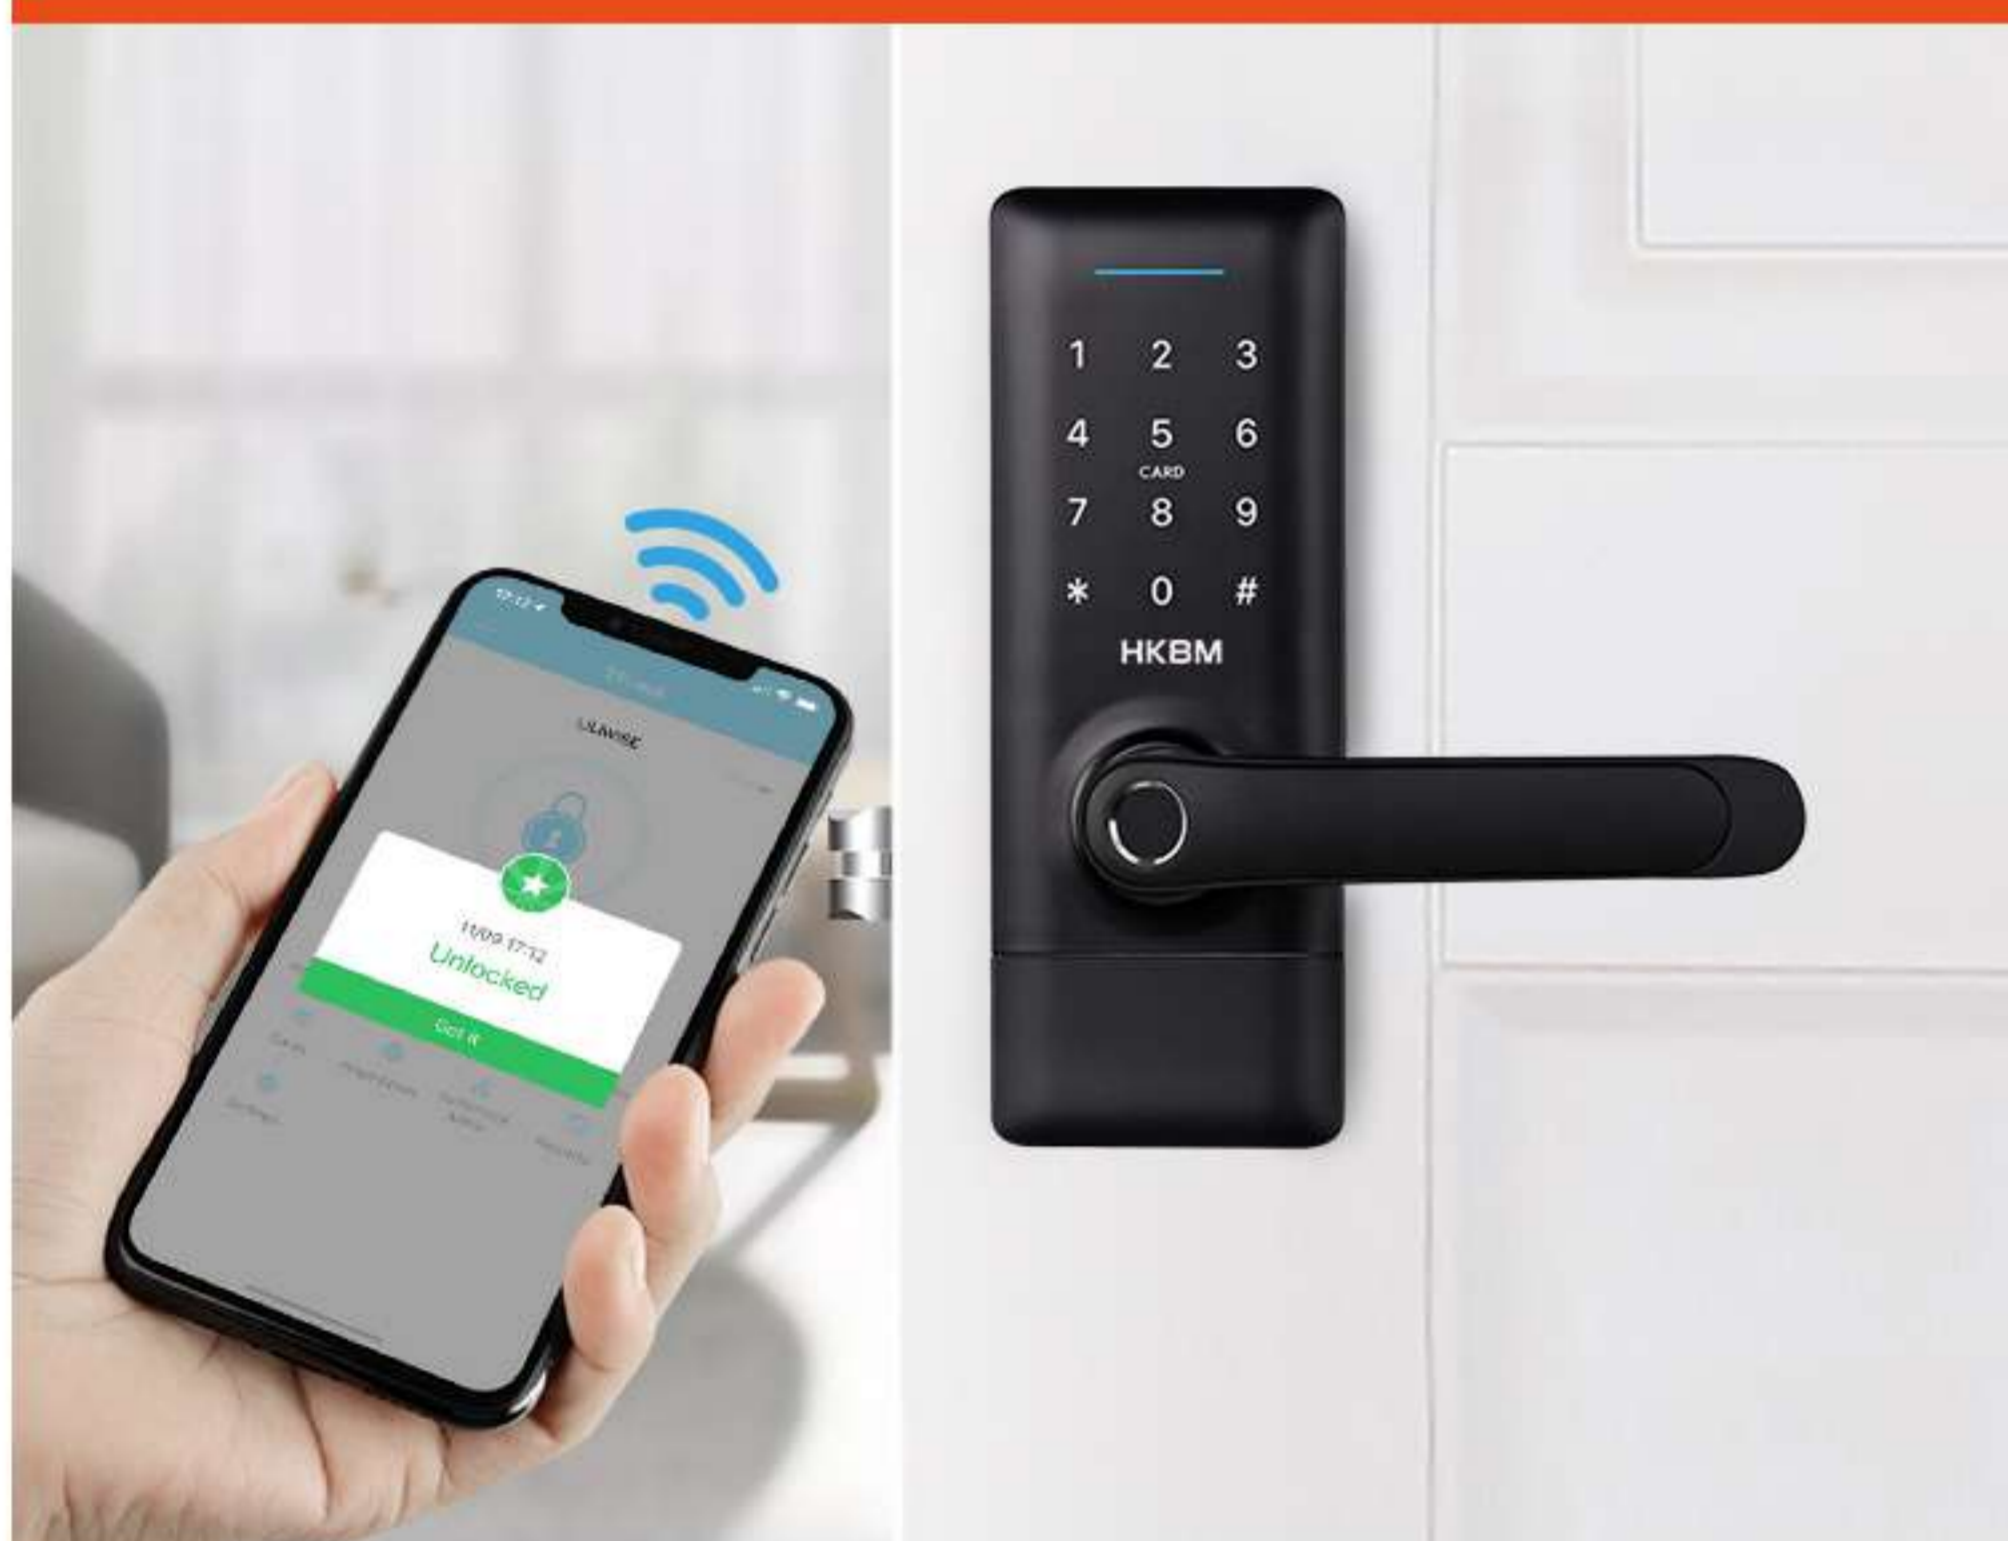

HEIKEN BUILDING MATERIAL

S800-FP01

Smart Door Lock

HEIKEN

Your Ultimate Door Solutions Specialist

BLE

Fingerprint

Password

Card

Mechanical Key

APP

Remote Control

CHECK UNLOCKED RECORDS

Before - only key unlock

HKBM S800-FP01

APP BLE / Fingerprint / Card unlock / WiFi unlock
Pin code unlock / Mechanical key unlock

Fingerprint

Anti-peep Password

BLE

RFID Card

Mechanical Key

Micro USB Port For
Emergency

Micro USB

0 - 95%

IP55

-35°C

SMART HANDLE LOCK S800 FP01

TTLock APP

Features

- **Lock Dimension:** 195mm(D)*73mm(L)*24mm(H);
- **Available in Matted Black;**
- **Attractive smart access APP/ WIFI / APP BLE / fingerprint / pincode / card.**
- **Voice Commands via Google Assistant & Amazon Alexa;**
- **User Capacity:** Finger: 200, PIN: 200, Card: 200, E-key: unlimited;
- **Suitable for all mortises:** 70 Latchbolt;
- **Waterproof IP55;**
- **Easy installation, 1 minutes installation only;**
- **Adjustable for all door thickness;**
- **1 year batteries life;**
- **250K cycle time;**
- **200 hours salt-spray ;**
- **USB for emergency power;**
- **Mechanical key for emergency;**