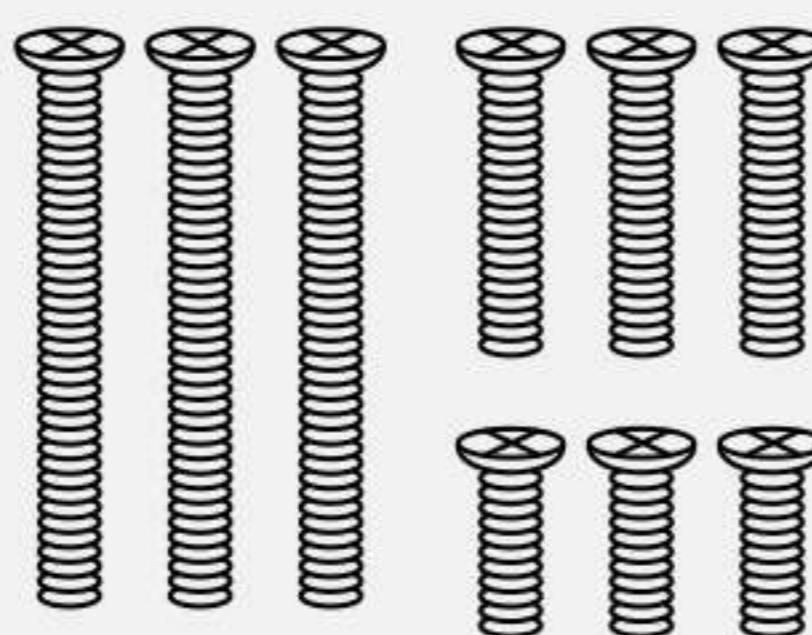

User Manual * 1

Card * 3

Square Shaft * 2

Strike Plate & Strike Cover * 2

Latch * 1

Panul Strike * 4

Mortise Screw * 4

Screw * 9