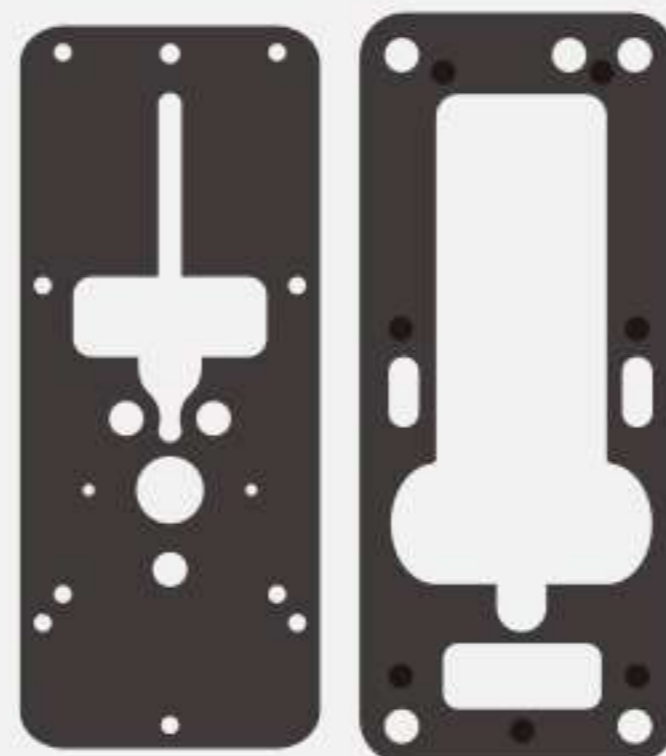

Rubber Plate * 2