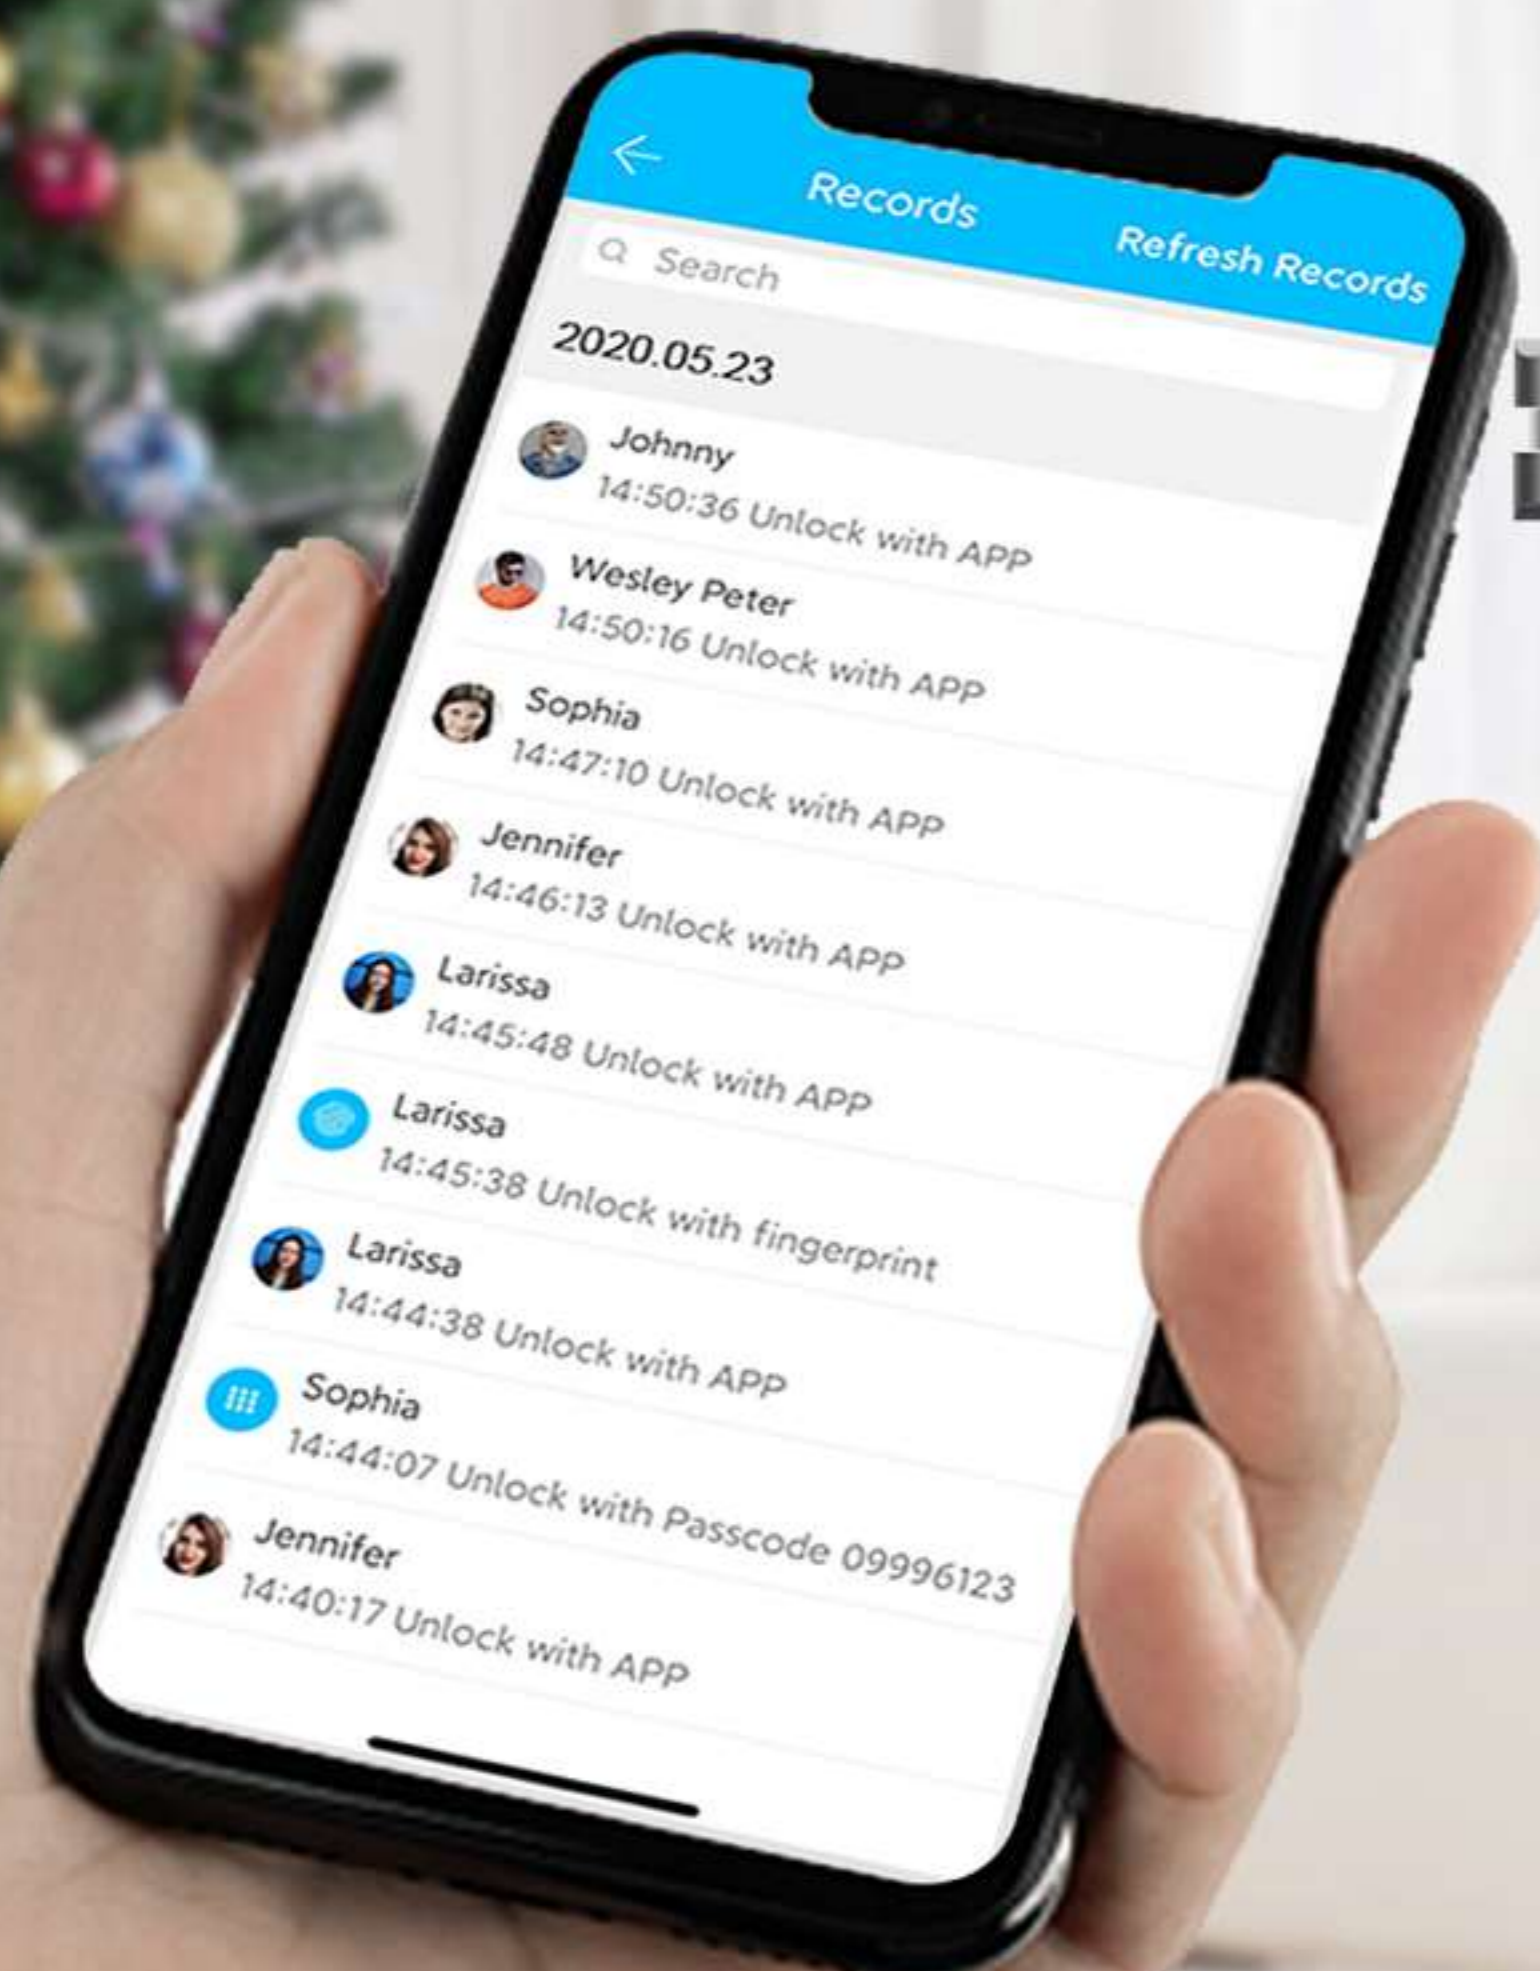

Card

Mechanical Key

APP

Remote Control

CHECK UNLOCKED RECORDS

Before - only key unlock

HKBM S800-FP01

APP BLE / Fingerprint / Card unlock / WiFi unlock
Pin code unlock / Mechanical key unlock

DIY INSTALLATION

EASY TO INSTALL WITH 1 SCREWDRIVER AND 2 SCREWS.

Install to Latchbolt

Door edge

60mm
or
70mm

Ø50mm

Door Thickness
35mm - 65mm

MULTIPLE WAYS TO UNLOCK

Fingerprint

Anti-peep Password

BLE

RFID Card

Mechanical Key

Micro USB Port For
Emergency

Micro USB

0 - 95%

IP55

-35°C

SMART HANDLE LOCK S800 FP01

TTLock APP

Features

- **Lock Dimension:** 195mm(D)*73mm(L)*24mm(H);
- **Available in Matted Black;**
- **Attractive smart access APP/ WIFI / APP BLE / fingerprint / pincode / card.**
- **Voice Commands via Google Assistant & Amazon Alexa;**
- **User Capacity:** Finger: 200, PIN: 200, Card: 200, E-key: unlimited;
- **Suitable for all mortises:** 70 Latchbolt;
- **Waterproof IP55;**
- **Easy installation, 1 minutes installation only;**
- **Adjustable for all door thickness;**
- **1 year batteries life;**
- **250K cycle time;**
- **200 hours salt-spray ;**
- **USB for emergency power;**
- **Mechanical key for emergency;**