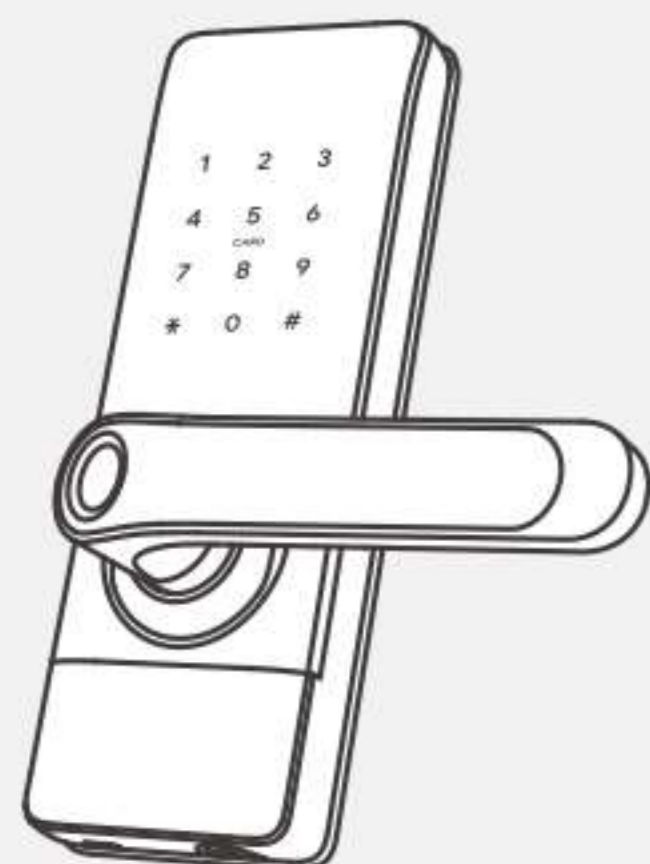

INSIDE PACKING

Front Panel * 1